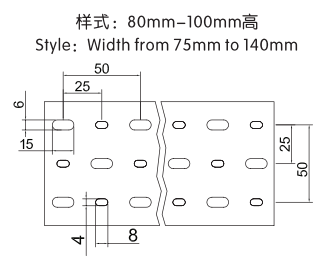

大小孔型号/Eu hole size: VDN4060F/614

单位/Unit:mm

型号 Item No.		高*宽 width x High	齿宽 Finger width	孔宽 Slot width	整箱米数 Number of meters in a full case	电线容量 以2.0平方计算 Wirecapacity /2.0sq	外箱尺寸(CM) 长 x 宽 x 高 Carton Size L*W*H(CM)	整箱重量 Weight	标准厚度 Standard Thickness	标准长度 Standard Length
灰色 Gray	蓝色 Blue	H*W	P	Q	(m) meter			(kg)	(mm)	(2M)
VDN4020C	VDN4020CW	40 x 20	7	6	100	20 ~ 30pcs	201 x 15 x 23	29	1.3	
VDN4025C	VDN4025CW	40 x 25	7	6	100	20 ~ 30pcs	201 x 15 x 24	31	1.4	
VDN4030C	VDN4030CW	40 x 30	7	6	100	25 ~ 35pcs	201 x 17 x 24	33	1.4	
VDN4035C	VDN4035CW	40 x 35	7	6	100	30 ~ 40pcs	201 x 20 x 25	37	1.4	
VDN4040C	VDN4040CW	40 x 40	7	6	100	55 ~ 65pcs	201 x 23 x 26	41	1.4	
VDN4050C	VDN4050CW	40 x 50	7	6	100	60 ~ 75pcs	201 x 30 x 26	46	1.4	
VDN4060C	VDN4060CW	40 x 60	7	6	100	90 ~ 100pcs	201 x 33 x 26	51	1.4	
VDN5020C	VDN5020CW	50 x 20	8	6	100	15 ~ 25pcs	201 x 13 x 30	33	1.5	
VDN5025C	VDN5025CW	50 x 25	8	6	100	15 ~ 25pcs	201 x 15 x 30	35	1.5	
VDN5030C	VDN5030CW	50 x 30	8	6	100	25 ~ 40pcs	201 x 18 x 30	38	1.5	
VDN5035C	VDN5035CW	50 x 35	8	6	100	35 ~ 55pcs	201 x 21 x 30	41	1.5	
VDN5040C	VDN5040CW	50 x 40	8	6	100	55 ~ 65pcs	201 x 22 x 30	46	1.5	
VDN5045C	VDN5045CW	50 x 45	8	6	100	70 ~ 80pcs	201 x 26 x 30	47	1.5	
VDN5050C	VDN5050CW	50 x 50	8	6	100	80 ~ 90pcs	201 x 29 x 30	50	1.5	
VDN5055C	VDN5055CW	50 x 55	8	6	100	80 ~ 90pcs	201 x 31 x 30	51	1.5	
VDN5060C	VDN5060CW	50 x 60	8	6	100	100 ~ 110pcs	201 x 35 x 30	58	1.5	
VDN5080C	VDN5080CW	50 x 80	8	6	60	160 ~ 180pcs	201 x 28 x 30	43	1.6	
VDN50100C	VDN50100CW	50 x 100	8	6	60	200 ~ 250pcs	201 x 33 x 31	51	1.6	
VDN6025C	VDN6025CW	60 x 25	8	6	100	35 ~ 50pcs	201 x 16 x 36	40	1.6	
VDN6030C	VDN6030CW	60 x 30	8	6	100	60 ~ 80pcs	201 x 19 x 36	44	1.6	
VDN6035C	VDN6035CW	60 x 35	8	6	100	90 ~ 105pcs	201 x 21 x 36	45	1.6	
VDN6040C	VDN6040CW	60 x 40	8	6	100	100 ~ 115pcs	201 x 23 x 36	50	1.6	
VDN6045C	VDN6045CW	60 x 45	8	6	100	110 ~ 125pcs	201 x 26 x 36	51	1.6	
VDN6050C	VDN6050CW	60 x 50	8	6	100	120 ~ 130pcs	201 x 28 x 36	56	1.6	
VDN6060C	VDN6060CW	60 x 60	8	6	80	120 ~ 130pcs	201 x 33 x 29	52	1.6	
VDN6080C	VDN6080CW	60 x 80	8	6	60	180 ~ 210pcs	201 x 27 x 36	52	1.6	
VDN60100C	VDN60100CW	60 x 100	10	8	48	240 ~ 280pcs	201 x 33 x 28	46	1.6	
VDN8025C	VDN8025CW	80 x 25	10	8	60	100 ~ 120pcs	201 x 16 x 27	30	1.7	
VDN8030C	VDN8030CW	80 x 30	10	8	60	110 ~ 125pcs	201 x 18 x 27	31	1.7	
VDN8035C	VDN8035CW	80 x 35	10	8	60	110 ~ 130pcs	201 x 21 x 27	34	1.7	
VDN8040C	VDN8040CW	80 x 40	10	8	60	140 ~ 160pcs	201 x 23 x 27	34	1.7	
VDN8045C	VDN8045CW	80 x 45	10	8	60	140 ~ 160pcs	201 x 26 x 28	40	1.8	
VDN8050C	VDN8050CW	80 x 50	10	8	60	160 ~ 180pcs	201 x 28 x 28	42	1.8	
VDN8055C	VDN8055CW	80 x 55	10	8	60	160 ~ 180pcs	201 x 31 x 28	42	1.8	
VDN8060C	VDN8060CW	80 x 60	10	8	60	180 ~ 210pcs	201 x 33 x 28	45	1.8	
VDN8080C	VDN8080CW	80 x 80	10	8	48	230 ~ 280pcs	201 x 31 x 28	46	1.8	
VDN80100C	VDN80100CW	80 x 100	10	8	36	250 ~ 340pcs	201 x 33 x 27	36	1.8	
VDN10033C	VDN10033CW	100 x 33	11	9	60	130 ~ 165pcs	201 x 22 x 33	36	1.8	
VDN10040C	VDN10040CW	100 x 40	11	9	60	130 ~ 175pcs	201 x 24 x 33	39	1.9	
VDN10050C	VDN10050CW	100 x 50	11	9	60	220 ~ 250pcs	201 x 28 x 33	46	1.9	
VDN10060C	VDN10060CW	100 x 60	11	9	60	240 ~ 290pcs	201 x 29 x 34	60	1.9	
VDN10080C	VDN10080CW	100 x 80	11	9	36	260 ~ 350pcs	201 x 27 x 34	35	2.0	
VDN100100C	VDN100100CW	100 x 100	11	9	36	300 ~ 400pcs	201 x 33 x 34	43	2.0	

每支2米
含槽底槽盖
Pcs/Branch 2M
Including
truning and lids