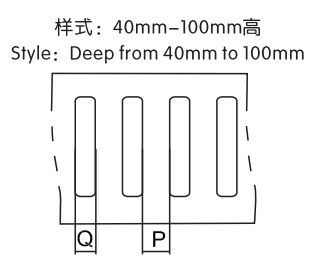

大小孔型号/Eu hole size: VDN4060F/614

单位/Unit:mm

型号 Item No.		高*宽 width x High	齿宽 Finger width	孔宽 Slot width	整箱米数 Number of meters in a full case	电线容量 以2.0平方计算 Wirecapacity /2.0sq	外箱尺寸(CM) 长 x 宽 x 高 Carton Size L*W*H(CM)	整箱重量 Weight	标准厚度 Standard Thickness	标准长度 Standard Length
灰色 Gray	蓝色 Blue	H*W	P	Q	(m) meter			(kg)	(mm)	(2M)
VDN4020C	VDN4020CW	40 x 20	7	6	100	20 ~ 30pcs	201 x 15 x 23	29	1.3	
VDN4025C	VDN4025CW	40 x 25	7	6	100	20 ~ 30pcs	201 x 15 x 24	31	1.4	
VDN4030C	VDN4030CW	40 x 30	7	6	100	25 ~ 35pcs	201 x 17 x 24	33	1.4	
VDN4035C	VDN4035CW	40 x 35	7	6	100	30 ~ 40pcs	201 x 20 x 25	37	1.4	
VDN4040C	VDN4040CW	40 x 40	7	6	100	55 ~ 65pcs	201 x 23 x 26	41	1.4	
VDN4050C	VDN4050CW	40 x 50	7	6	100	60 ~ 75pcs	201 x 30 x 26	46	1.4	
VDN4060C	VDN4060CW	40 x 60	7	6	100	90 ~ 100pcs	201 x 33 x 26	51	1.4	
VDN5020C	VDN5020CW	50 x 20	8	6	100	15 ~ 25pcs	201 x 13 x 30	33	1.5	
VDN5025C	VDN5025CW	50 x 25	8	6	100	15 ~ 25pcs	201 x 15 x 30	35	1.5	
VDN5030C	VDN5030CW	50 x 30	8	6	100	25 ~ 40pcs	201 x 18 x 30	38	1.5	
VDN5035C	VDN5035CW	50 x 35	8	6	100	35 ~ 55pcs	201 x 21 x 30	41	1.5	
VDN5040C	VDN5040CW	50 x 40	8	6	100	55 ~ 65pcs	201 x 22 x 30	46	1.5	
VDN5045C	VDN5045CW	50 x 45	8	6	100	70 ~ 80pcs	201 x 26 x 30	47	1.5	
VDN5050C	VDN5050CW	50 x 50	8	6	100	80 ~ 90pcs	201 x 29 x 30	50	1.5	
VDN5055C	VDN5055CW	50 x 55	8	6	100	80 ~ 90pcs	201 x 31 x 30	51	1.5	
VDN5060C	VDN5060CW	50 x 60	8	6	100	100 ~ 110pcs	201 x 35 x 30	58	1.5	
VDN5080C	VDN5080CW	50 x 80	8	6	60	160 ~ 180pcs	201 x 28 x 30	43	1.6	
VDN50100C	VDN50100CW	50 x 100	8	6	60	200 ~ 250pcs	201 x 33 x 31	51	1.6	
VDN6025C	VDN6025CW	60 x 25	8	6	100	35 ~ 50pcs	201 x 16 x 36	40	1.6	
VDN6030C	VDN6030CW	60 x 30	8	6	100	60 ~ 80pcs	201 x 19 x 36	44	1.6	
VDN6035C	VDN6035CW	60 x 35	8	6	100	90 ~ 105pcs	201 x 21 x 36	45	1.6	
VDN6040C	VDN6040CW	60 x 40	8	6	100	100 ~ 115pcs	201 x 23 x 36	50	1.6	
VDN6045C	VDN6045CW	60 x 45	8	6	100	110 ~ 125pcs	201 x 26 x 36	51	1.6	
VDN6050C	VDN6050CW	60 x 50	8	6	100	120 ~ 130pcs	201 x 28 x 36	56	1.6	
VDN6060C	VDN6060CW	60 x 60	8	6	80	120 ~ 130pcs	201 x 33 x 29	52	1.6	
VDN6080C	VDN6080CW	60 x 80	8	6	60	180 ~ 210pcs	201 x 27 x 36	52	1.6	
VDN60100C	VDN60100CW	60 x 100	10	8	48	240 ~ 280pcs	201 x 33 x 28	46	1.6	
VDN8025C	VDN8025CW	80 x 25	10	8	60	100 ~ 120pcs	201 x 16 x 27	30	1.7	
VDN8030C	VDN8030CW	80 x 30	10	8	60	110 ~ 125pcs	201 x 18 x 27	31	1.7	
VDN8035C	VDN8035CW	80 x 35	10	8	60	110 ~ 130pcs	201 x 21 x 27	34	1.7	
VDN8040C	VDN8040CW	80 x 40	10	8	60	140 ~ 160pcs	201 x 23 x 27	34	1.7	
VDN8045C	VDN8045CW	80 x 45	10	8	60	140 ~ 160pcs	201 x 26 x 28	40	1.8	
VDN8050C	VDN8050CW	80 x 50	10	8	60	160 ~ 180pcs	201 x 28 x 28	42	1.8	
VDN8055C	VDN8055CW	80 x 55	10	8	60	160 ~ 180pcs	201 x 31 x 28	42	1.8	
VDN8060C	VDN8060CW	80 x 60	10	8	60	180 ~ 210pcs	201 x 33 x 28	45	1.8	
VDN8080C	VDN8080CW	80 x 80	10	8	48	230 ~ 280pcs	201 x 31 x 28	46	1.8	
VDN80100C	VDN80100CW	80 x 100	10	8	36	250 ~ 340pcs	201 x 33 x 27	36	1.8	
VDN10033C	VDN10033CW	100 x 33	11	9	60	130 ~ 165pcs	201 x 22 x 33	36	1.8	
VDN10040C	VDN10040CW	100 x 40	11	9	60	130 ~ 175pcs	201 x 24 x 33	39	1.9	
VDN10050C	VDN10050CW	100 x 50	11	9	60	220 ~ 250pcs	201 x 28 x 33	46	1.9	
VDN10060C	VDN10060CW	100 x 60	11	9	60	240 ~ 290pcs	201 x 29 x 34	60	1.9	
VDN10080C	VDN10080CW	100 x 80	11	9	36	260 ~ 350pcs	201 x 27 x 34	35	2.0	
VDN100100C	VDN100100CW	100 x 100	11	9	36	300 ~ 400pcs	201 x 33 x 34	43	2.0	

每支2米
含槽底槽盖
Pcs/Branch 2M
Including
truning and lids