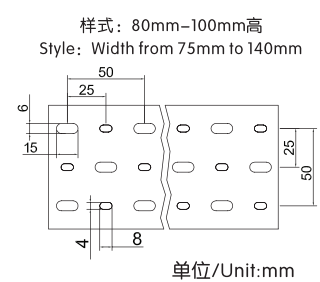

大小孔型号/Eu hole size: VDN4060F/614

单位/Unit:mm