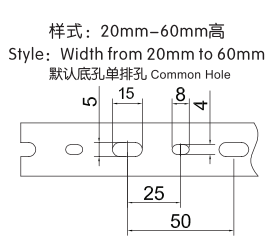

大小孔型号/Eu hole size: VDN4060F/614

单位/Unit:mm