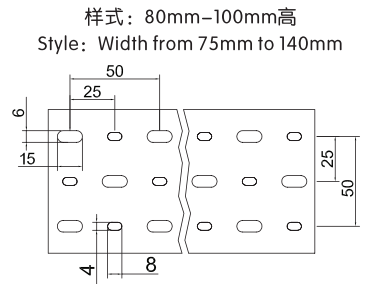

单位/Unit:mm