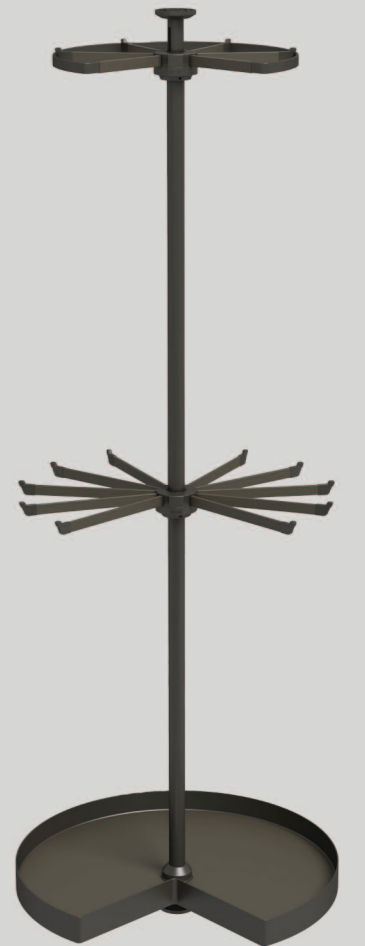

LEKA /
3 layers of rotating basket

→ 三层旋转衣物篮

WITH MINIMALIST AND PRACTICAL DESIGN,
IT PROVIDES A VARIETY OF SPACE WITH
MULTIFUNCTIONAL STORAGE, REALIZING THE
FREEDOM FROM STATIC TO DYNAMIC.

以极简有型美观实用的收纳设计，为衣柜收纳提供更大的空间，更多的想象。多重收纳的应用组合，让家居空间实现了，从静态到动态的灵活切换。