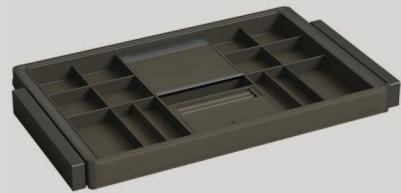

LEKA LEATHER MULTIFUNCTIONAL STORAGE BOX
岚卡轻奢皮革饰品收纳篮

MODEL 型号	CABINET 柜体 W (mm)	WIDTH x DEPTH x HEIGHT (mm) 宽 x 深 x 高 (mm) . 含导轨
WS4172S.060.OL	600	564x457x65
WS4172S.070.OL	700	664x457x65
WS4172S.080.OL	800	764x457x65
WS4172S.090.OL	900	864x457x65
WS4172S.100.OL	1000	964x457x65