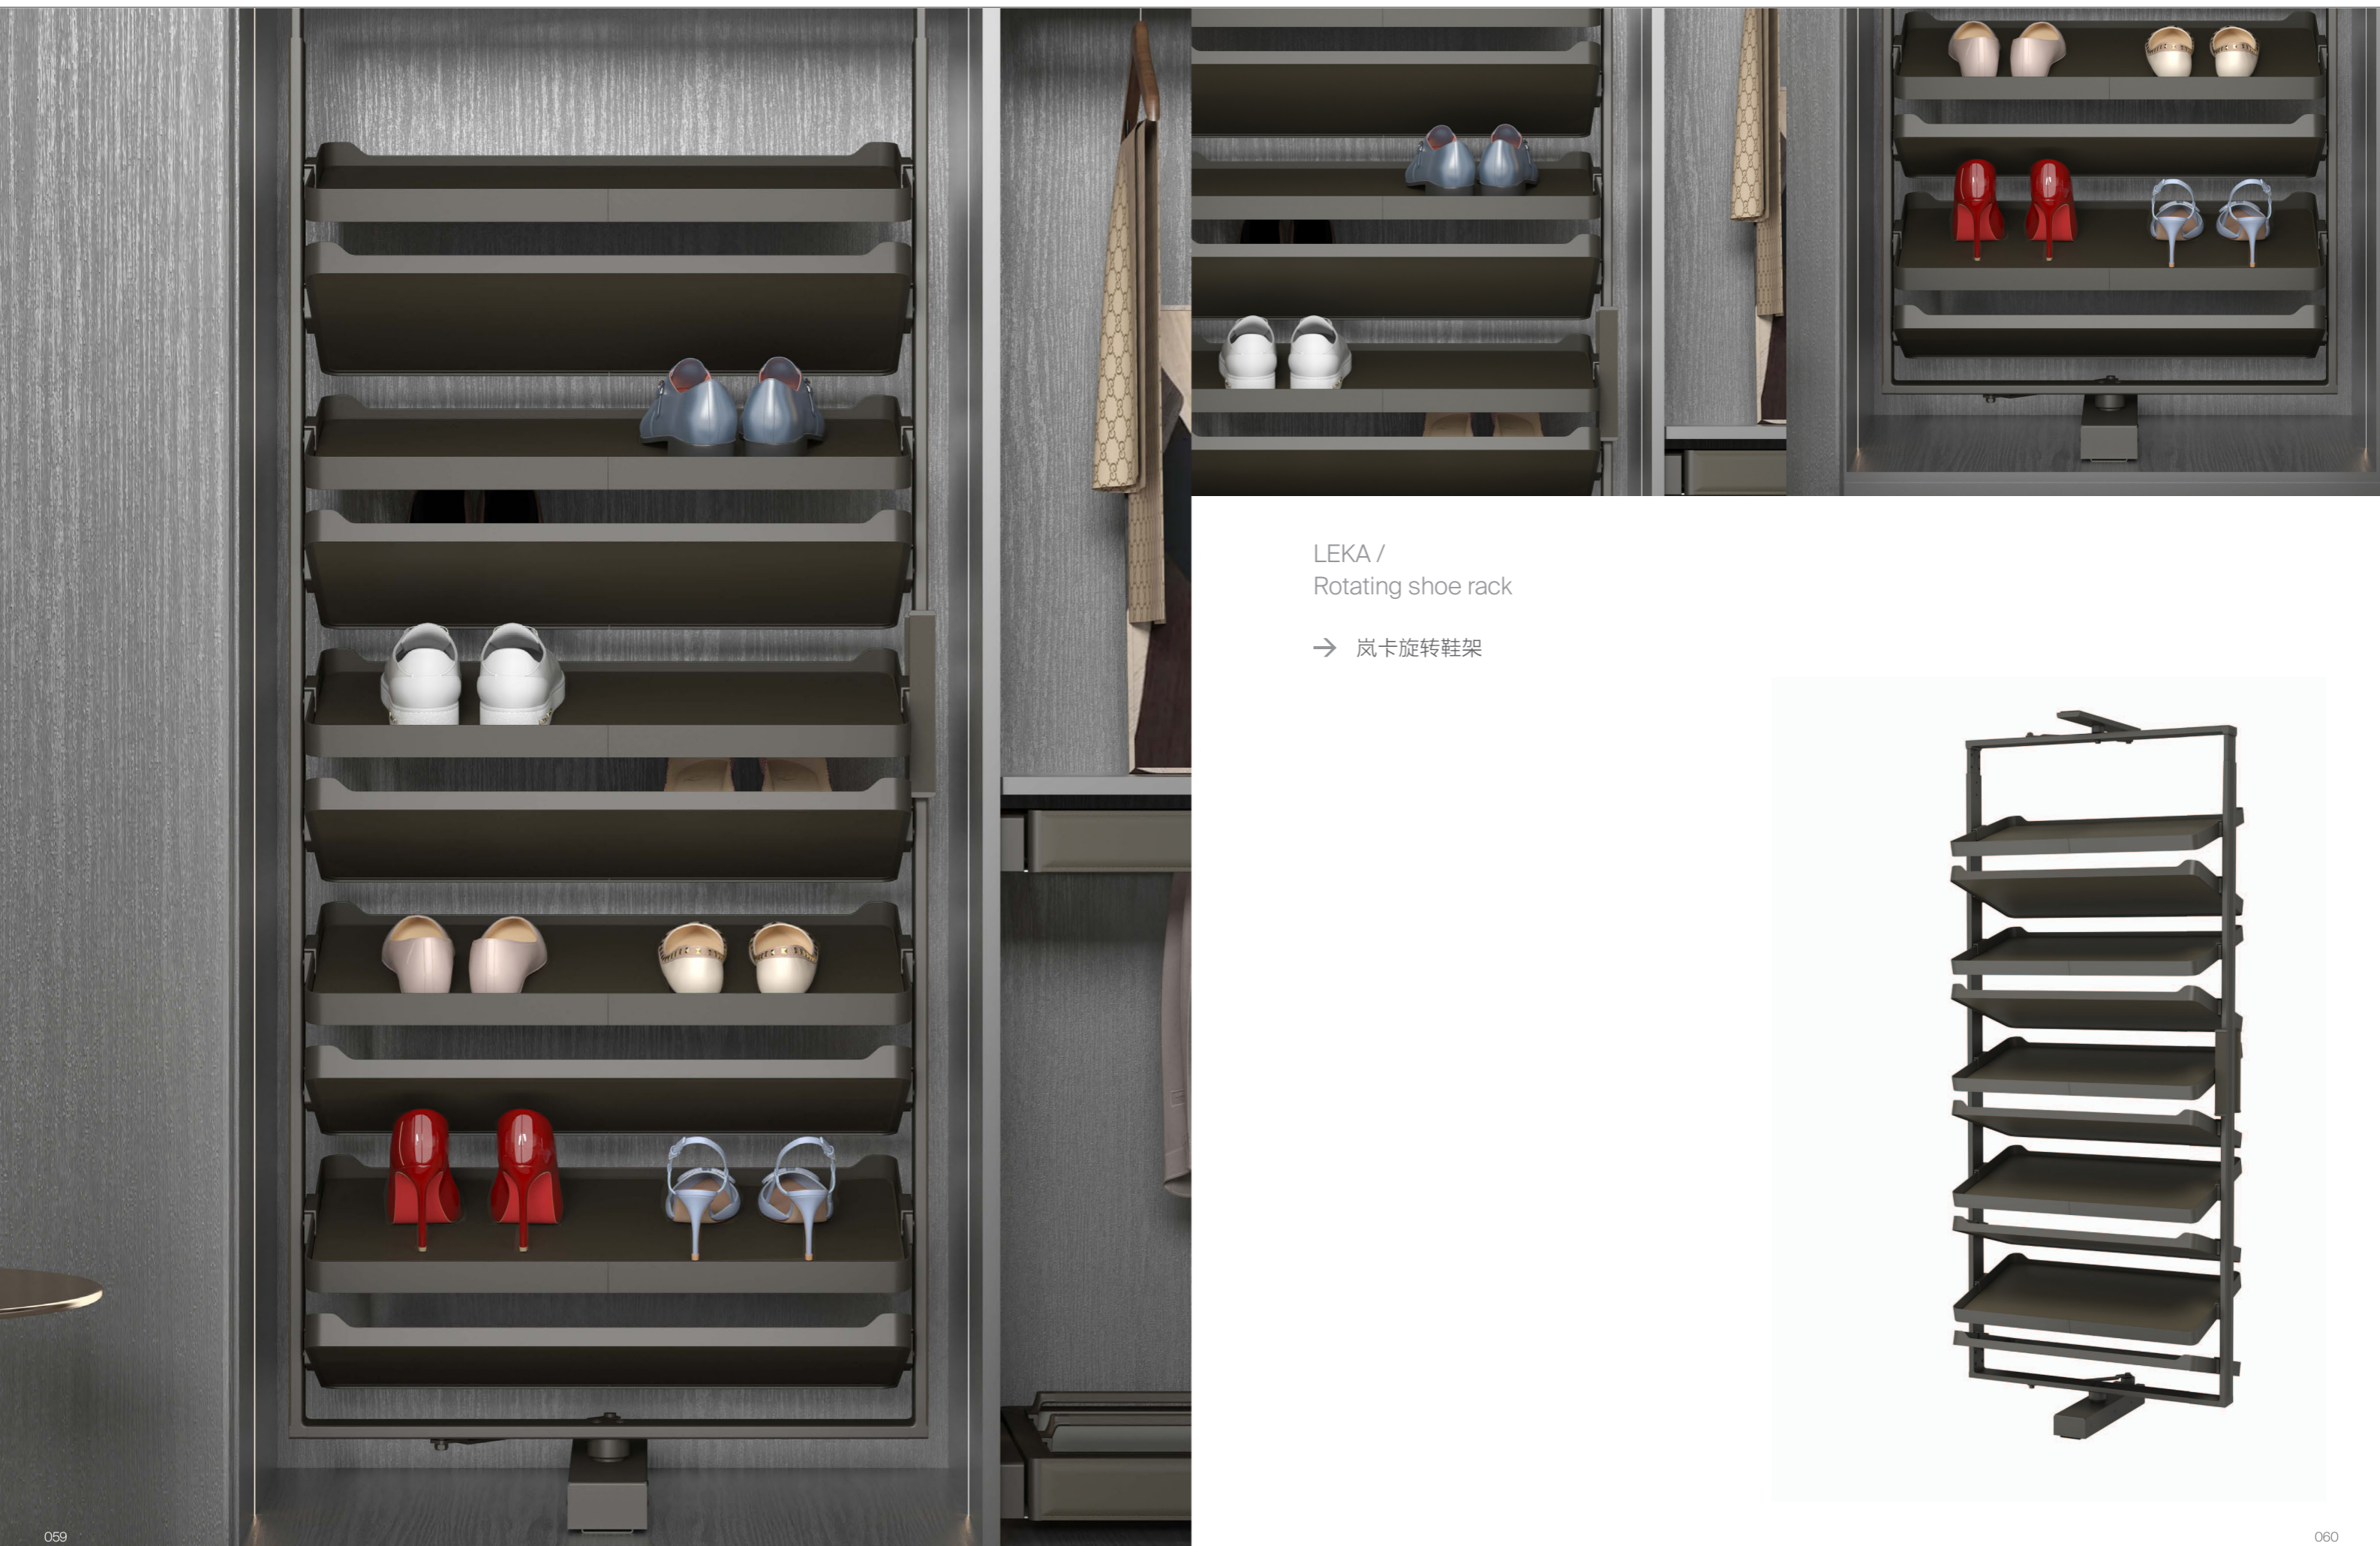

→ 岚卡轻奢皮革美妆抽

LEKA /  
3 layers of rotating basket

→ 三层旋转衣物篮

WITH MINIMALIST AND PRACTICAL DESIGN,  
IT PROVIDES A VARIETY OF SPACE WITH  
MULTIFUNCTIONAL STORAGE, REALIZING THE  
FREEDOM FROM STATIC TO DYNAMIC.

以极简有型美观实用的收纳设计，为衣柜收纳提供更大的空间，更多的想象。多重收纳的应用组合，让家居空间实现了，从静态到动态的灵活切换。

LEKA /  
Rotating shoe rack

→ 岚卡旋转鞋架

LEKA /  
Electric wardrobe lift

→ 岚卡电动升降挂衣杆

LEKA integrates materials and technology to create an elegant life for you.