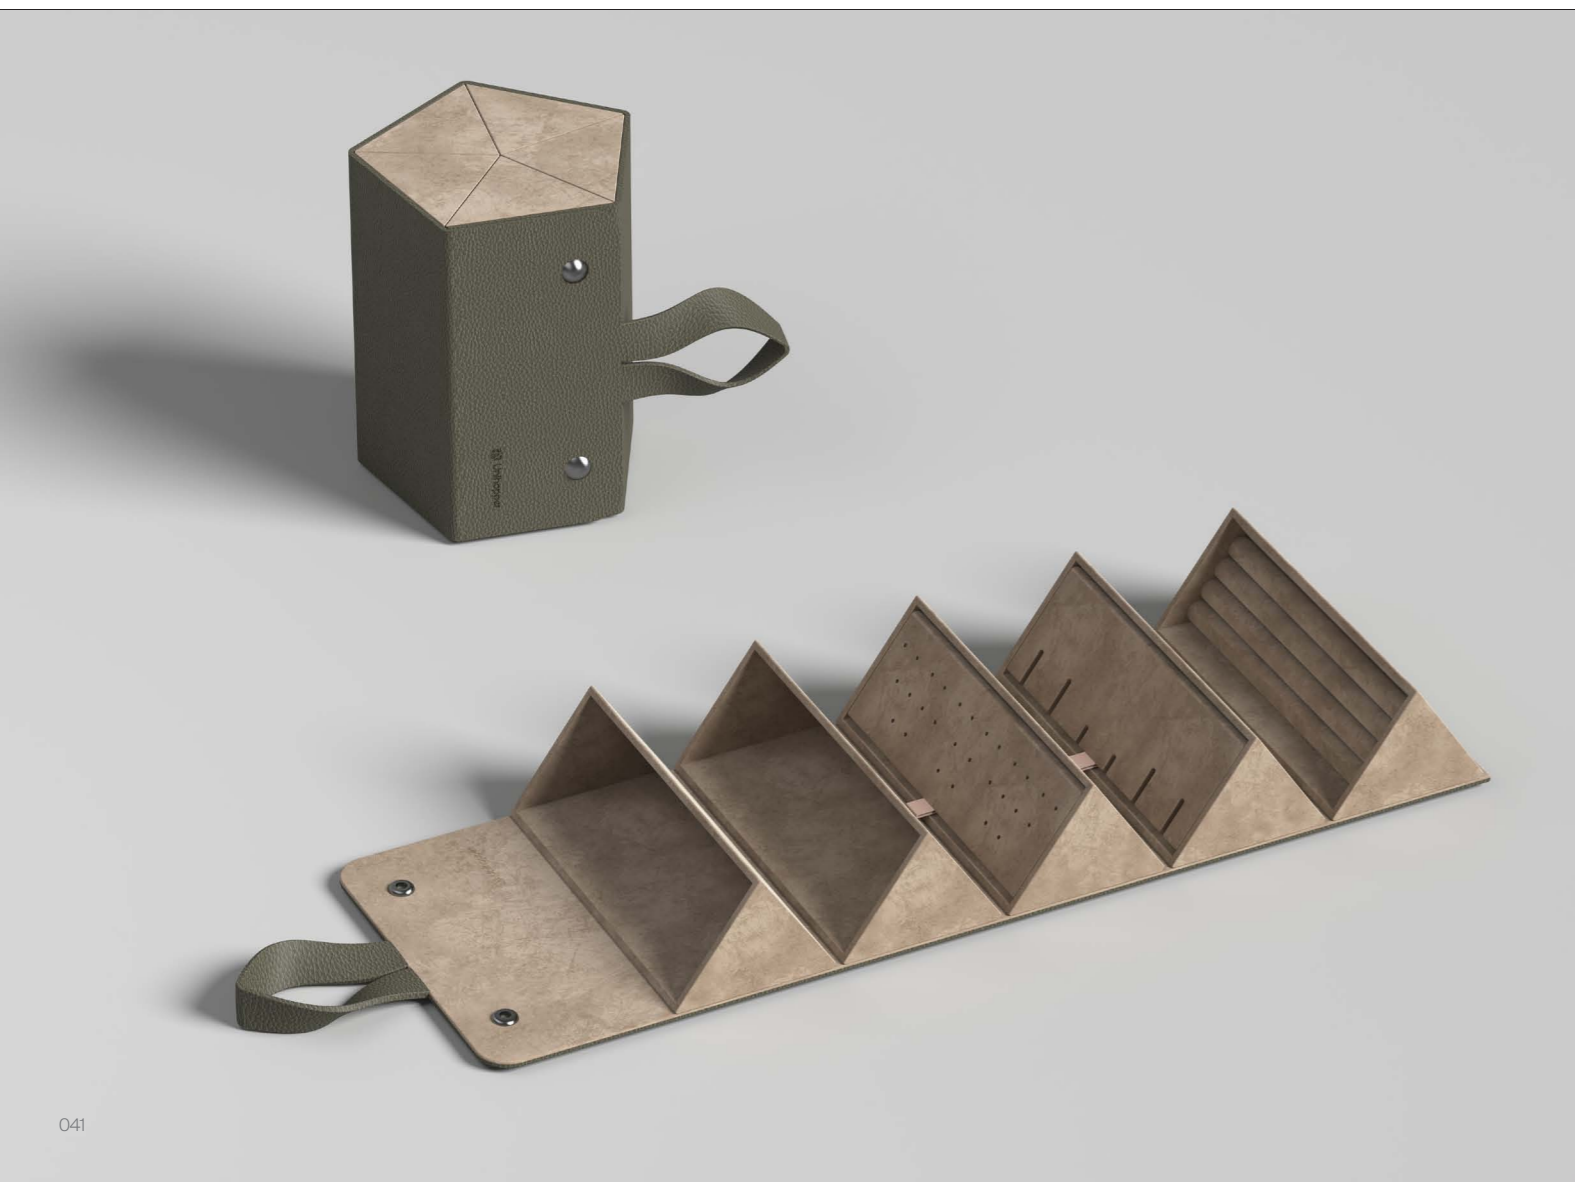

→ 岚卡便携式首饰收纳包