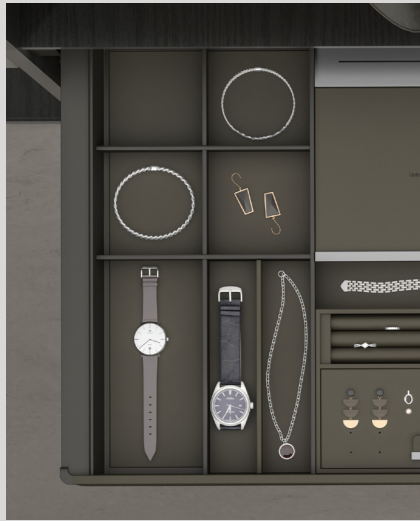

→ FEATURES / 产品特点

- Having the private space with fragrance of your own style

邂逅香氛时刻，品味轻奢生活魅力。设有专属私密衣物空间，让隐私，更隐蔽

- The perfect combination of high quality leather and aluminium alloy achieves the unique products.

选用奢质皮革、航空级合金，巧妙融合皮饰与铝合金框架，实现软硬和谐共存

- Color: Olive Green
  颜色：橄榄绿 (OL)