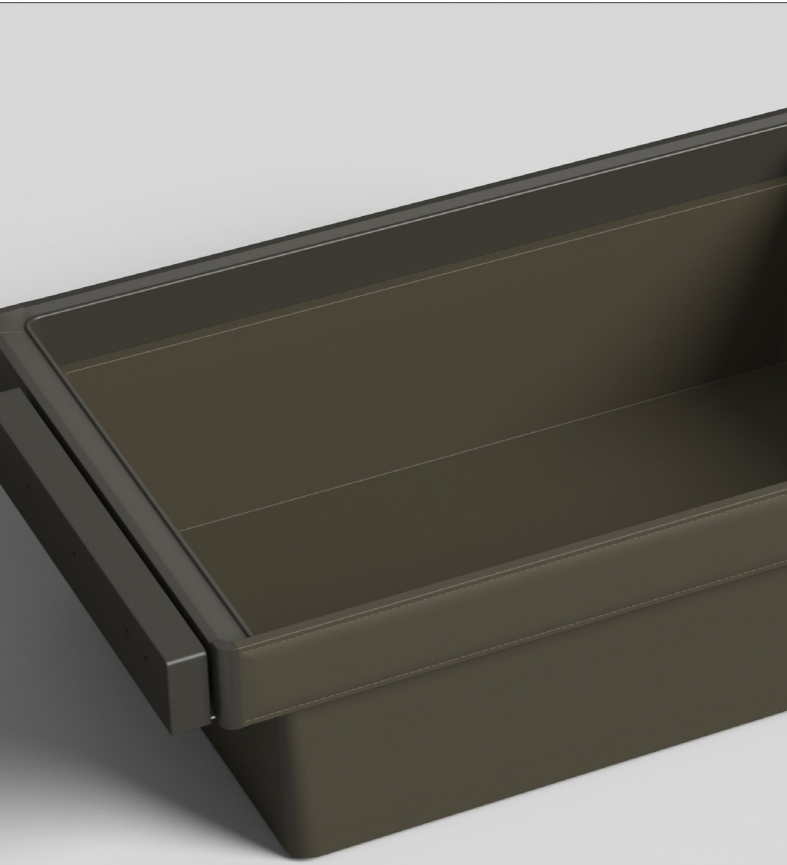

LEKA /  
Leather underwear storage box

→ 岚卡轻奢皮革内衣收纳

THE LEATHER STORAGE BOX KEEPS YOUR UNDERWEAR A PERFECT STORAGE.

精致大容量，承重 MAX，四季衣物均可整齐收纳。

LEKA /  
Leather storage bag

→ 岚卡轻奢皮革收纳篮

LEKA /  
Leather trousers rack