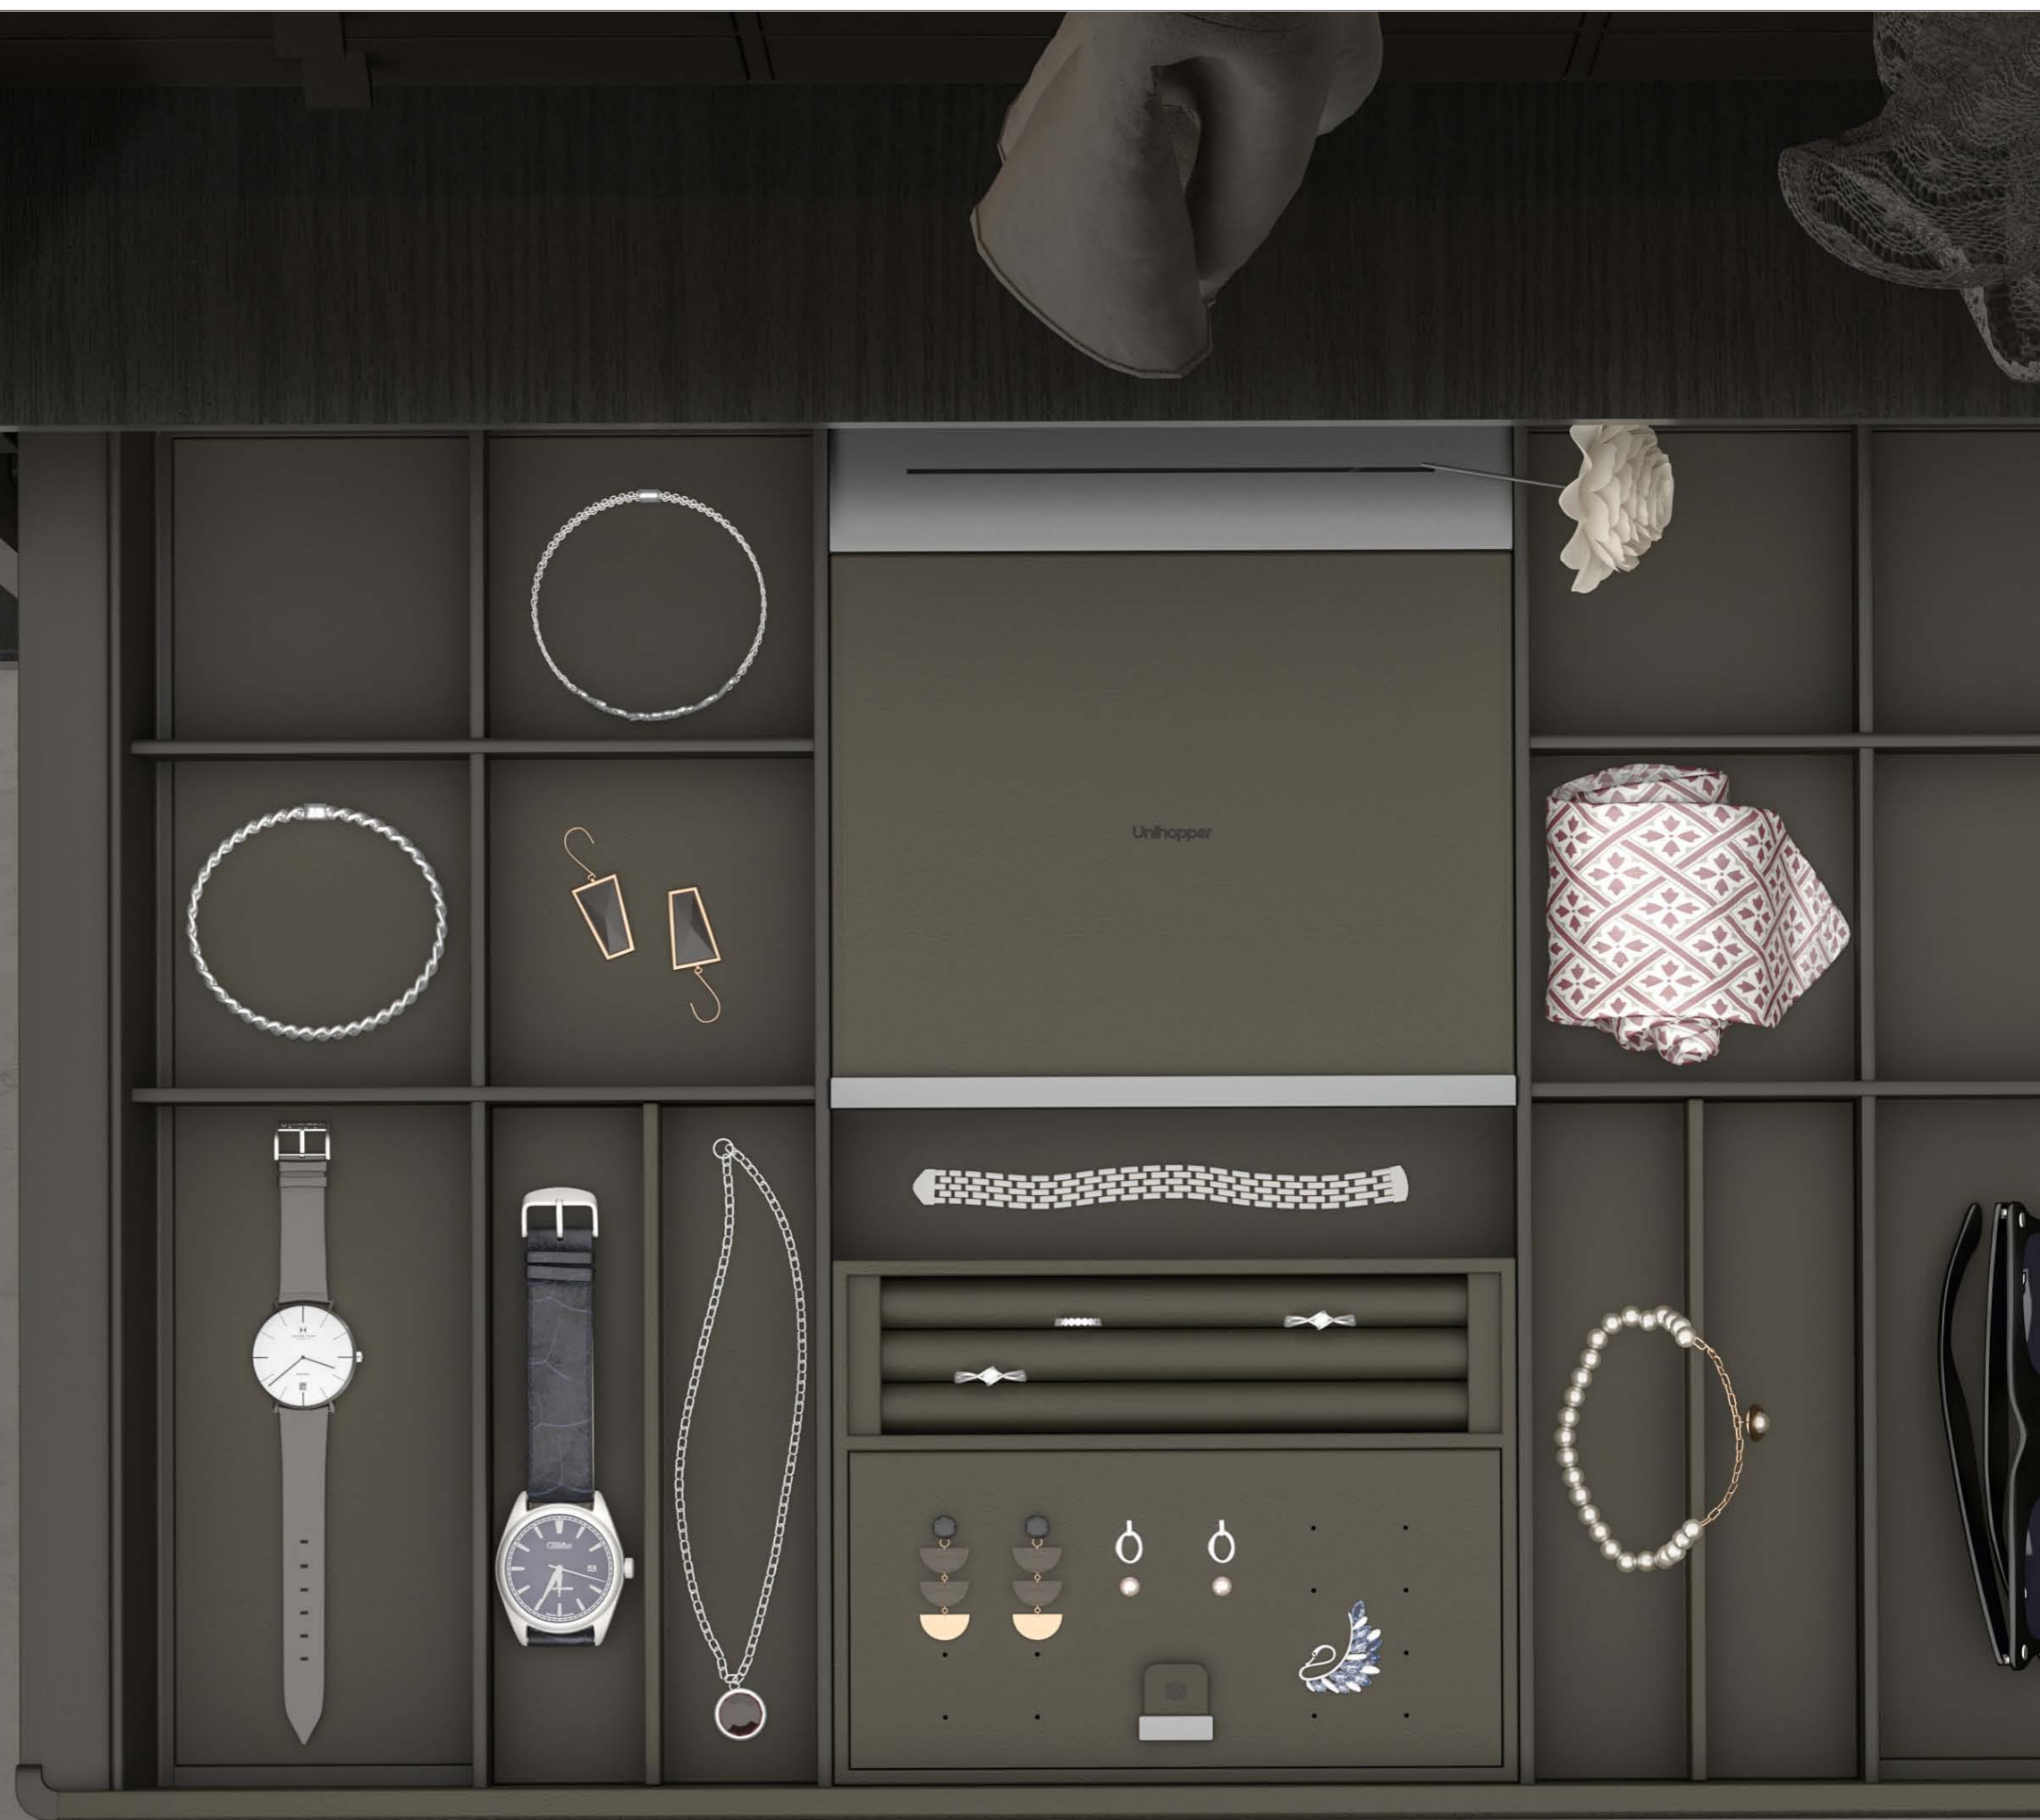

High-quality innovation texture leather only to bring you the exquisite luxury storage experience on LEKA.

注重细节之美，带来灵活而舒适的收纳体验。

LEKA /  
Leather multifunctional storage box

→ 岚卡轻奢皮革饰品收纳盒

Having the private space with fragrance of your own style.