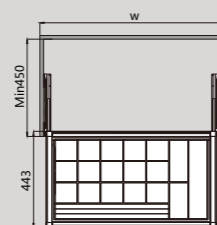

MULTIFUNCTIONAL STORAGE BOX
多功能装饰品收纳盒

MODEL 型号	CABINET 柜体 W (mm)	WIDTH x DEPTH x HEIGHT (mm) 宽 x 深 x 高 (mm) . 含导轨
WS4117S.060.(^)	600	564~610x443x78
WS4117S.080.(^)	800	764~810x443x78
WS4117S.090.(^)	900	864~910x443x78