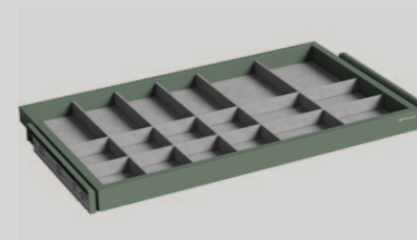

COKA 2.0 MULTIFUNCTIONAL STORAGE BOX
酷卡 2.0 极筒饰品收纳盒