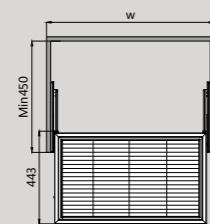

MODEL 型号	CABINET 柜体 W (mm)	WIDTH x DEPTH x HEIGHT (mm) 宽 x 深 x 高 (mm) . 含导轨
WS4170S.060.TGN	600	564x443x186
WS4170S.080.TGN	800	764x443x186
WS4170S.090.TGN	900	864x443x186