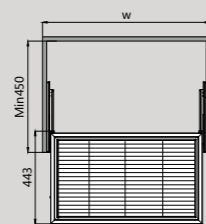

MODEL 型号	CABINET 柜体 W (mm)	WIDTH x DEPTH x HEIGHT (mm) 宽 x 深 x 高 (mm) . 含导轨
WS4155S.060.MK	600	564x443x51
WS4155S.080.MK	800	764x443x51
WS4155S.090.MK	900	864x443x51

COKA STORAGE WIRE BASKET
 酷卡极筒收纳线篮

MODEL 型号	CABINET 柜体 W (mm)	WIDTH x DEPTH x HEIGHT (mm) 宽 x 深 x 高 (mm) . 含导轨
WS4170S.060.MK	600	564x443x186
WS4170S.080.MK	800	764x443x186
WS4170S.090.MK	900	864x443x186