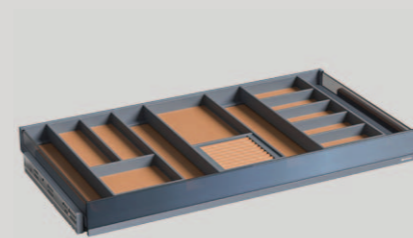

VENKA 2.0 LEATHER MULTIFUNCTIONAL STORAGE BOX
梵卡 2.0 轻奢皮革饰品收纳盒