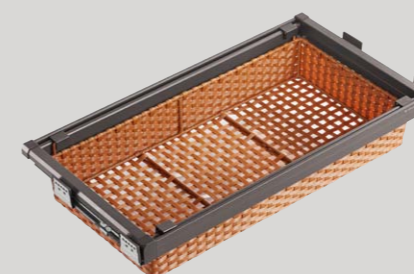

PVC RATTAN STORAGE BASKET
PVC 藤条收纳篮