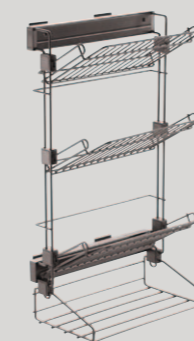

SIDE MOUNTED 4 LAYERS SHOES RACK
侧装四层鞋架