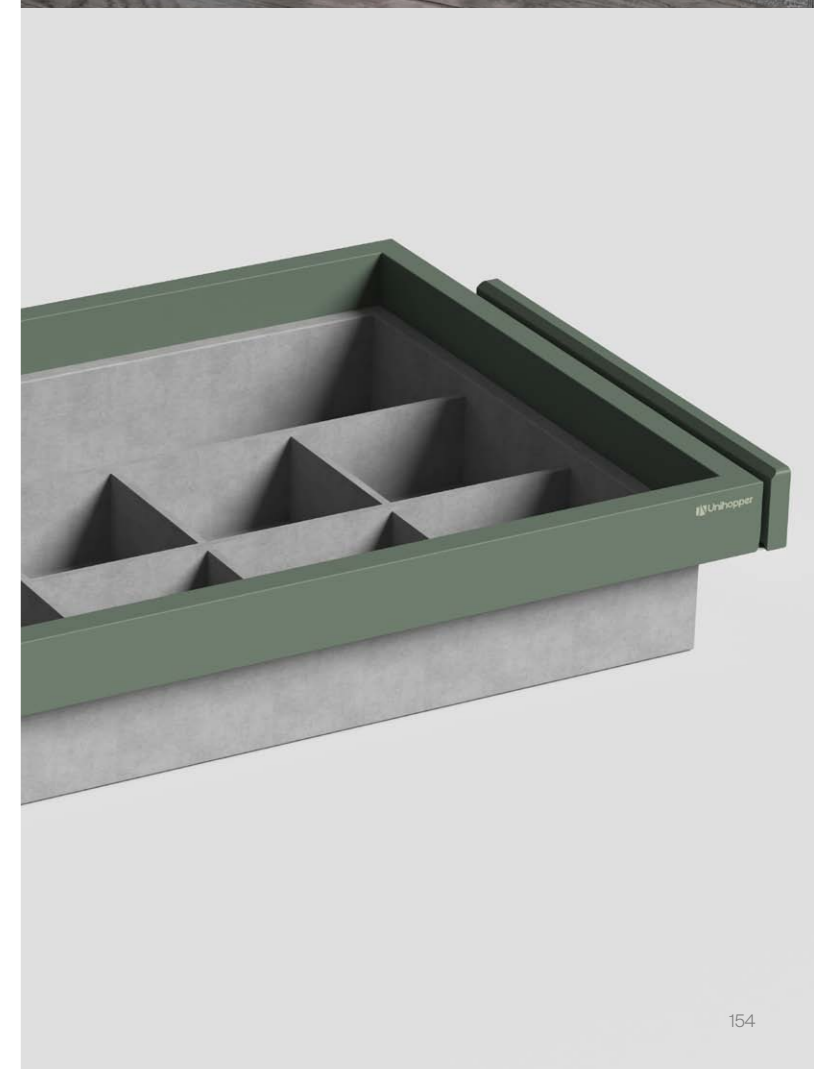

COKA 2.0 /
Multifunctional storage box

→ 酷卡 2.0 极简内衣收纳篮

DESIGN FOR STORAGE WITH SMOOTHLY WRAPPING VELVET, TO CARE FOR YOUR
INTIMATE CLOTHING AND YOU HOME LIFE.

分类收纳设计，优质丝绒全面包裹，细心呵护贴身衣物，品质生活由内而外，细腻的触感带来极致的生活愉悦感。