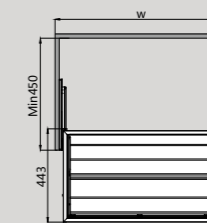

COKA MULTIFUNCTIONAL SHOES RACK
酷卡极筒线鞋架

MODEL 型号	CABINET 柜体 W (mm)	WIDTH x DEPTH x HEIGHT (mm) 宽 x 深 x 高 (mm) . 含导轨
WS4168S.060.MK	600	564x443x141
WS4168S.080.MK	800	764x443x141
WS4168S.090.MK	900	864x443x141