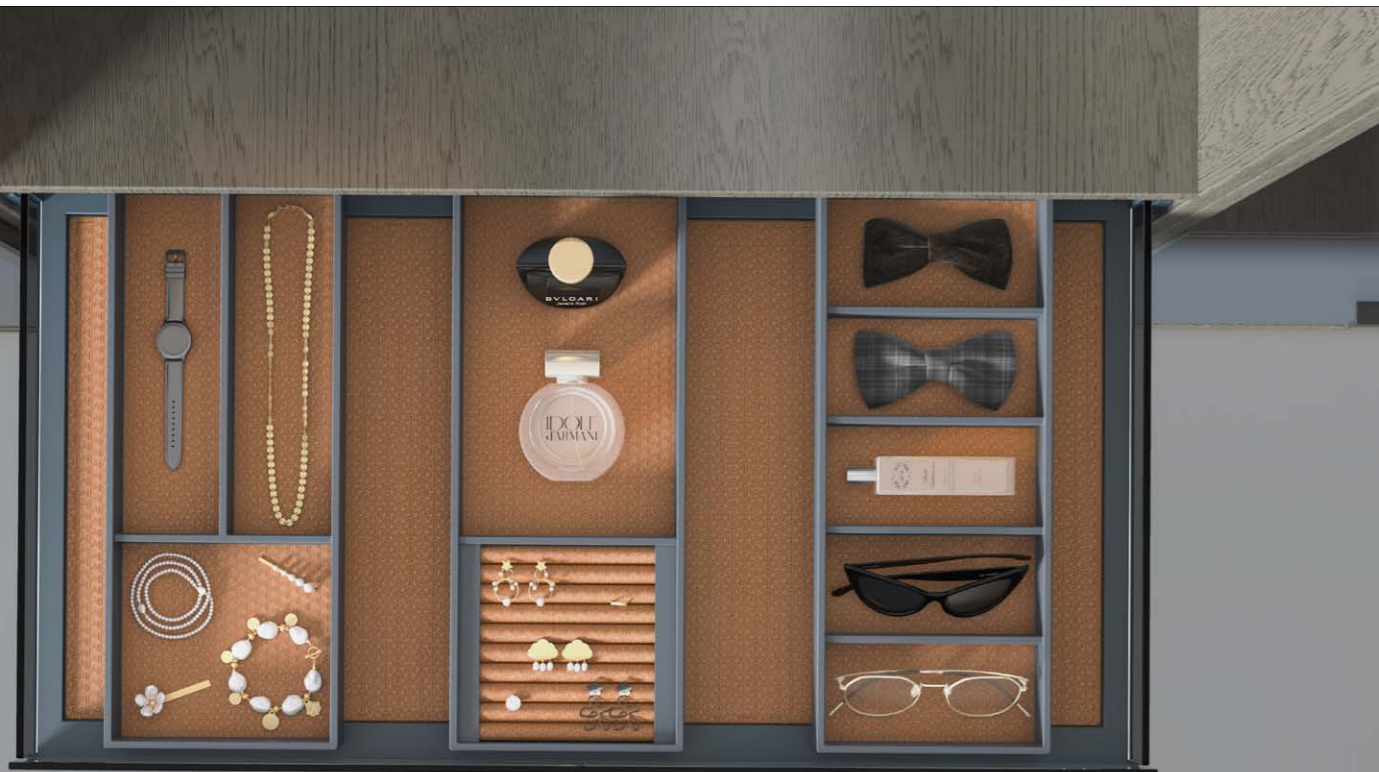

甄选优质奔驰纹理皮革，拒绝千篇一律的平庸纹理，只为在独特细腻皮革之上，带来精致雅奢的收纳体验。

VENKA 2.0 /
Leather multifunctional storage box

→ 梵卡 2.0 轻奢皮革饰品收纳盒

The layout of jewelry box expresses the taste of elegant and delicate. The fancy divider satisfy the storage of various ornaments perfectly. It meets the independent storage of belt, tie, and jewelry.

雅韵别致的独立分区收纳，贴心满足不同饰品的摆放需求，可将领带、皮带、饰品独立位置，整体布局考究，展现精致优雅的格调。

VENKA 2.0 /
Leather flat storage box

→ 梵卡 2.0 轻奢皮革平板收纳篮

VENKA 2.0 STORAGE SYSTEM

VENKA 2.0 /
Leather shoes rack

→ 梵卡 2.0 轻奢皮革鞋架

The raised plate and horizontal storage of shoe rack helps you to take and put shoes easily and storage tidily.
垫高板与横向收纳设计，为鞋架注入新活力，取放方便，收纳整洁，让爱鞋以优雅姿态呈现眼前。