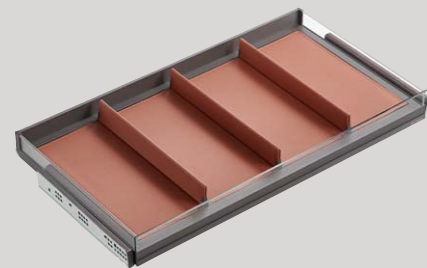

VENKA LEATHER SHOES RACK
梵卡轻奢皮革鞋架

MODEL 型号	CABINET 柜体 W (mm)	WIDTH x DEPTH x HEIGHT (mm) 宽 x 深 x 高 (mm) . 含导轨
WS4160S.060.TCA	600	564x457x86
WS4160S.080.TCA	800	764x457x86
WS4160S.090.TCA	900	864x457x86