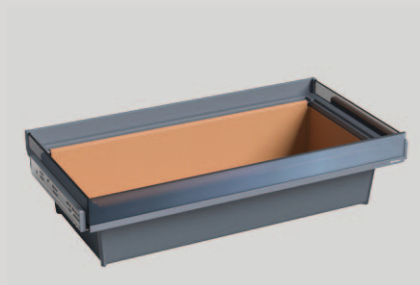

VENKA 2.0 LEATHER STORAGE BAG
梵卡 2.0 轻奢皮革收纳篮