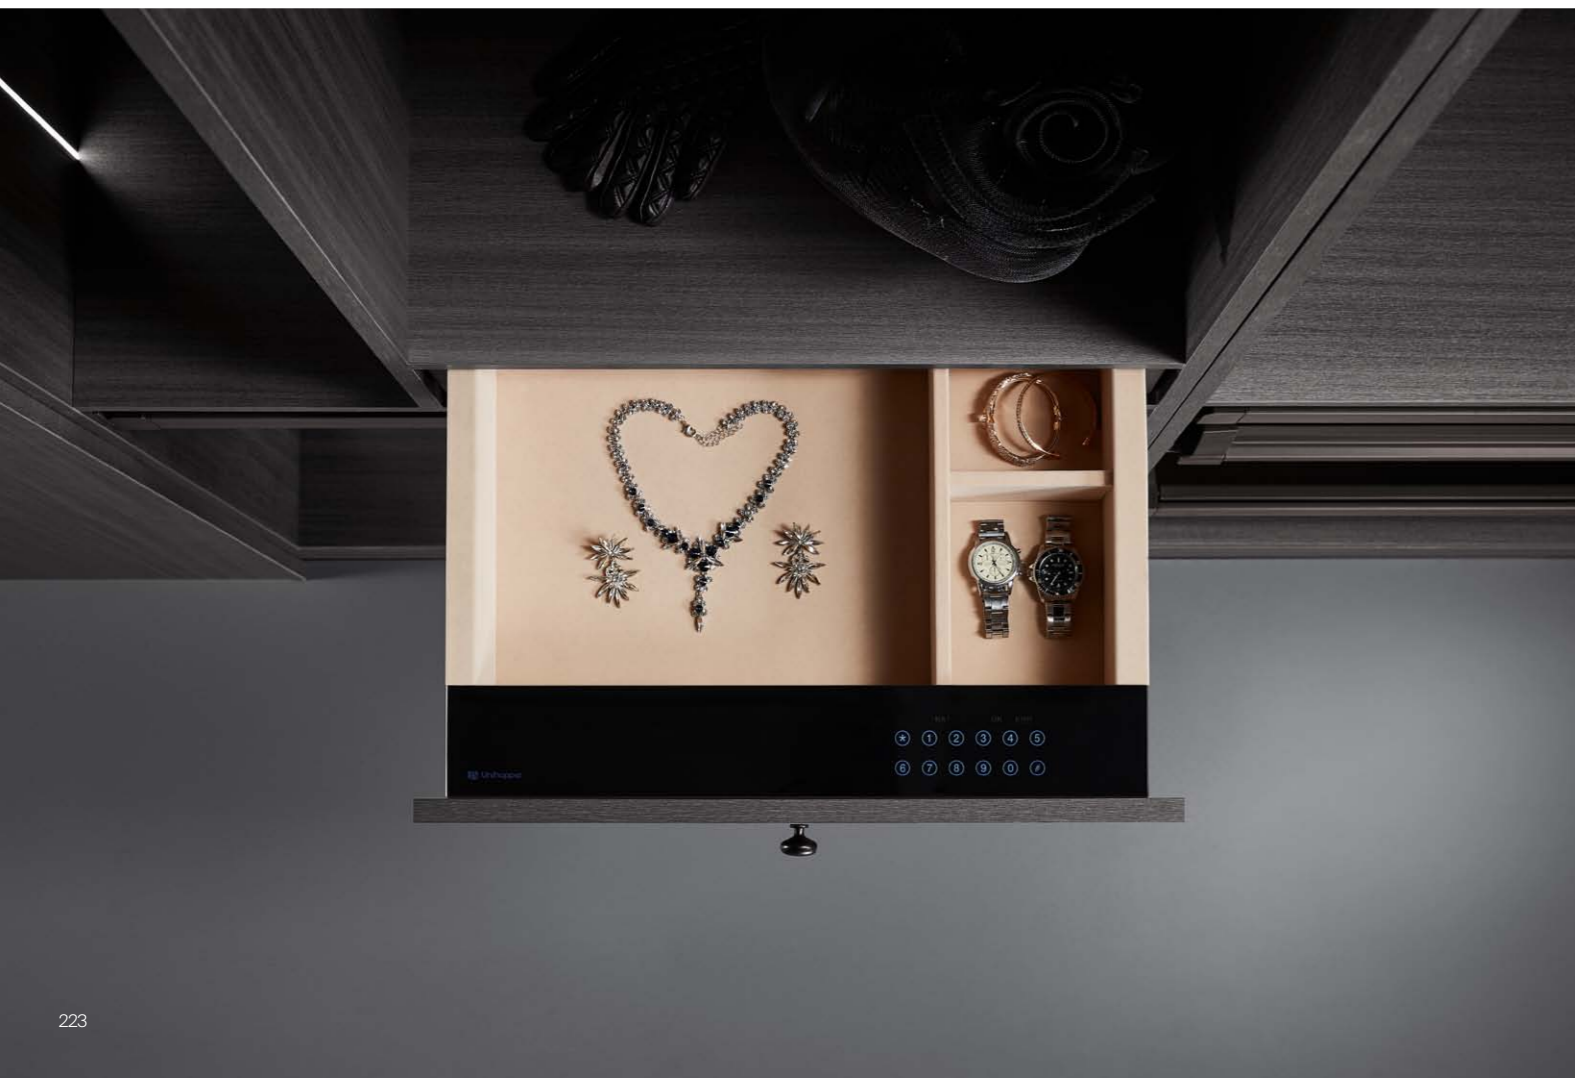

LOCKBOX WITH THE DOUBLE-SAFETY DESIGN OF PASSWORD AND FINGERPRINTING, INCREASING THE INTELLIGENT SECURITY FOR THE CHERISHED STUFFS.

隐藏在衣柜里的保险箱，触屏密码开关，智能防护，安全指数高，令生活的安心度大幅提升，守护您的珍贵物品。

MOKA /
Lockbox

→ 密码箱