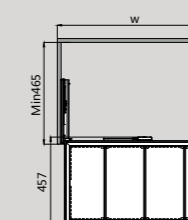

MODEL 型号	CABINET 柜体 W (mm)	WIDTH x DEPTH x HEIGHT (mm) 宽 x 深 x 高 (mm) . 含导轨
WS4160S.060.TBU	600	564x457x86
WS4160S.080.TBU	800	764x457x86
WS4160S.090.TBU	900	864x457x86