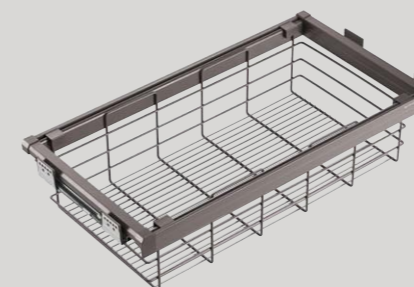

METAL WIRE STORAGE BASKET
金属线收纳篮