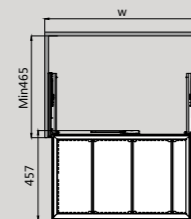

MODEL 型号	CABINET 柜体 W (mm)	WIDTH x DEPTH x HEIGHT (mm) 宽 x 深 x 高 (mm) . 含导轨
WS4160S.060.TCA	600	564x457x86
WS4160S.080.TCA	800	764x457x86
WS4160S.090.TCA	900	864x457x86