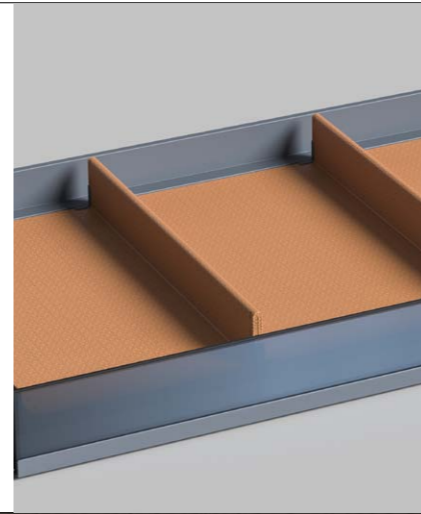

雅韵别致的独立分区收纳，贴心满足不同饰品的摆放需求，可将领带、皮带、饰品独立位置，整体布局考究，展现精致优雅的格调。

VENKA 2.0 /
Leather flat storage box

→ 梵卡 2.0 轻奢皮革平板收纳篮

VENKA 2.0 STORAGE SYSTEM

VENKA 2.0 /
Leather shoes rack

→ 梵卡 2.0 轻奢皮革鞋架

The raised plate and horizontal storage of shoe rack helps you to take and put shoes easily and storage tidily.
垫高板与横向收纳设计，为鞋架注入新活力，取放方便，收纳整洁，让爱鞋以优雅姿态呈现眼前。