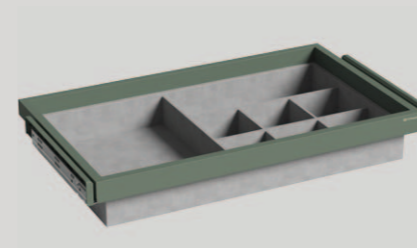

COKA 2.0 MULTIFUNCTIONAL STORAGE BOX
酷卡 2.0 极简内衣收纳篮