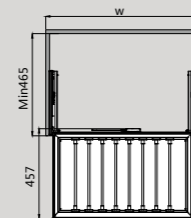

MODEL 型号	CABINET 柜体 W (mm)	WIDTH x DEPTH x HEIGHT (mm) 宽 x 深 x 高 (mm) . 含导轨
WS4161S.060.TCA	600	564x457x81
WS4161S.080.TCA	800	764x457x81
WS4161S.090.TCA	900	864x457x81