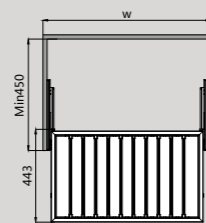

COKA TROUSERS RACK
酷卡极筒裤架

MODEL 型号	CABINET 柜体 W (mm)	WIDTH x DEPTH x HEIGHT (mm) 宽 x 深 x 高 (mm) . 含导轨
WS4157S.060.MK	600	564x443x51
WS4157S.080.MK	800	764x443x51
WS4157S.090.MK	900	864x443x51