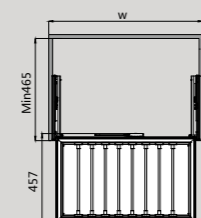

MODEL 型号	CABINET 柜体 W (mm)	WIDTH x DEPTH x HEIGHT (mm) 宽 x 深 x 高 (mm) . 含导轨
WS4161S.060.TBU	600	564x457x81
WS4161S.080.TBU	800	764x457x81
WS4161S.090.TBU	900	864x457x81