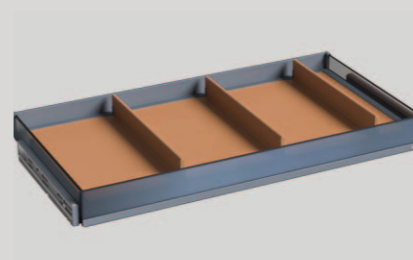

VENKA 2.0 LEATHER SHOES RACK
梵卡 2.0 轻奢皮革鞋架

MODEL 型号	CABINET 柜体 W (mm)	WIDTH x DEPTH x HEIGHT (mm) 宽 x 深 x 高 (mm) . 含导轨
WS4160S.060.TBU	600	564x457x86
WS4160S.080.TBU	800	764x457x86
WS4160S.090.TBU	900	864x457x86