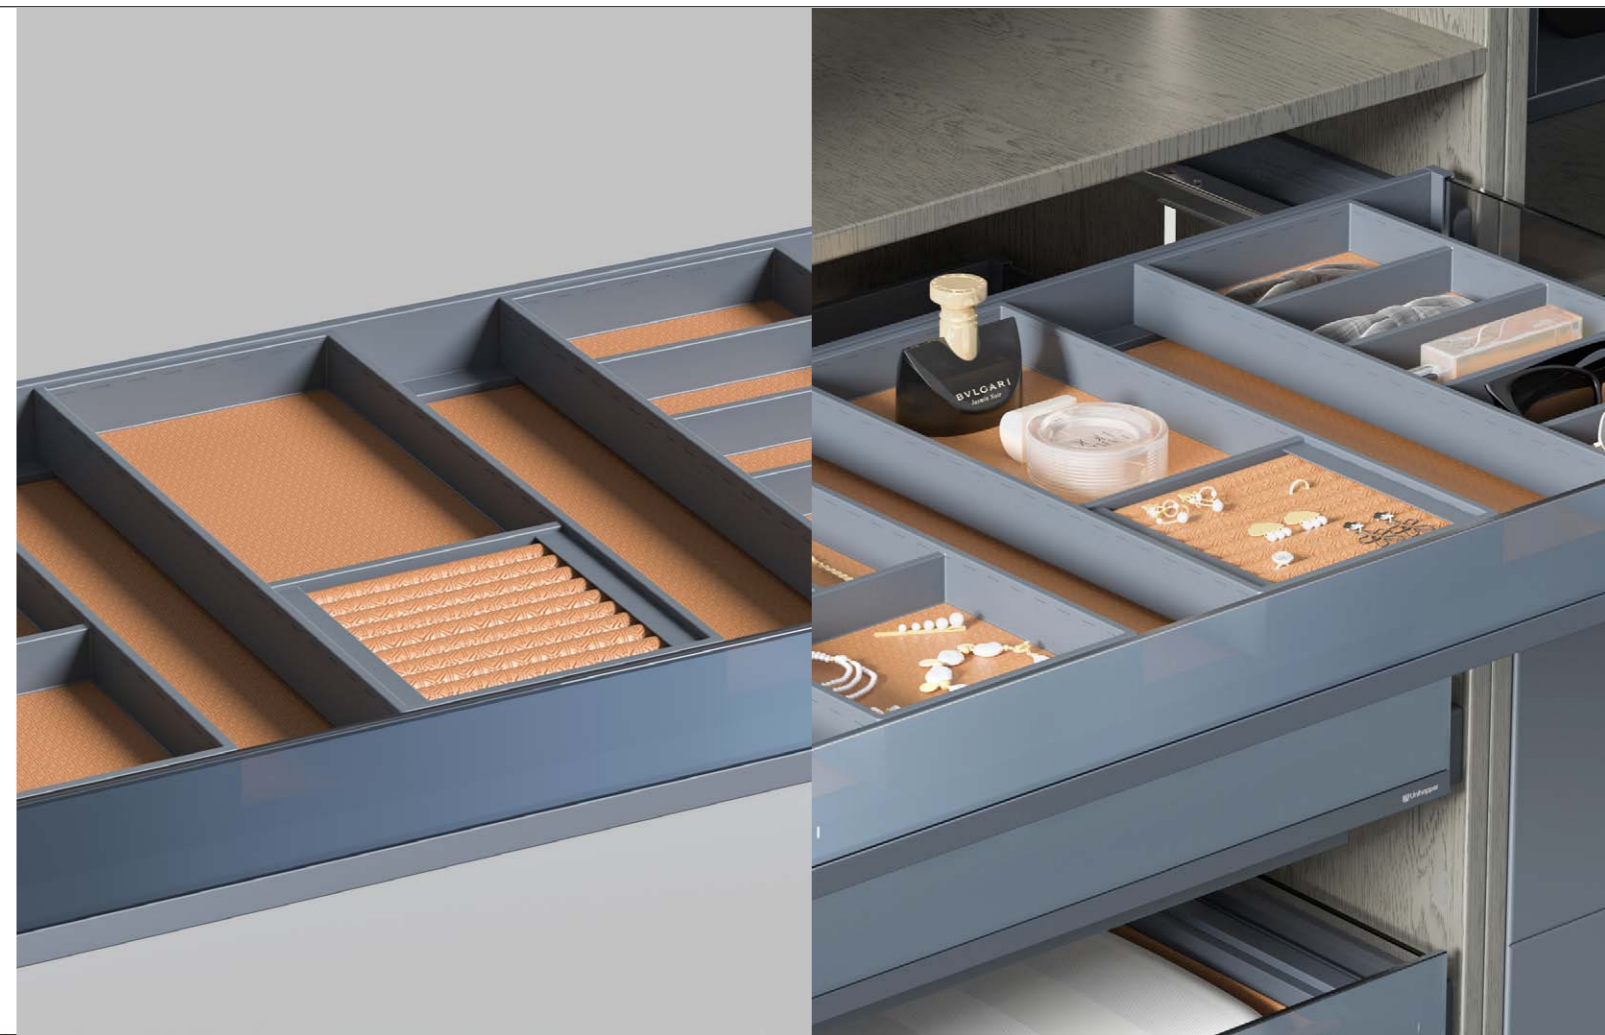

甄选优质奔驰纹理皮革，拒绝千篇一律的平庸纹理，只为在独特细腻皮革之上，带来精致雅奢的收纳体验。

VENKA 2.0 /
Leather multifunctional storage box

→ 梵卡 2.0 轻奢皮革饰品收纳盒

The layout of jewelry box expresses the taste of elegant and delicate. The fancy divider satisfy the storage of various ornaments perfectly. It meets the independent storage of belt, tie, and jewelry.

雅韵别致的独立分区收纳，贴心满足不同饰品的摆放需求，可将领带、皮带、饰品独立位置，整体布局考究，展现精致优雅的格调。

VENKA 2.0 /
Leather flat storage box

→ 梵卡 2.0 轻奢皮革平板收纳篮

VENKA 2.0 STORAGE SYSTEM

VENKA 2.0 /
Leather shoes rack

→ 梵卡 2.0 轻奢皮革鞋架

The raised plate and horizontal storage of shoe rack helps you to take and put shoes easily and storage tidily.
垫高板与横向收纳设计，为鞋架注入新活力，取放方便，收纳整洁，让爱鞋以优雅姿态呈现眼前。