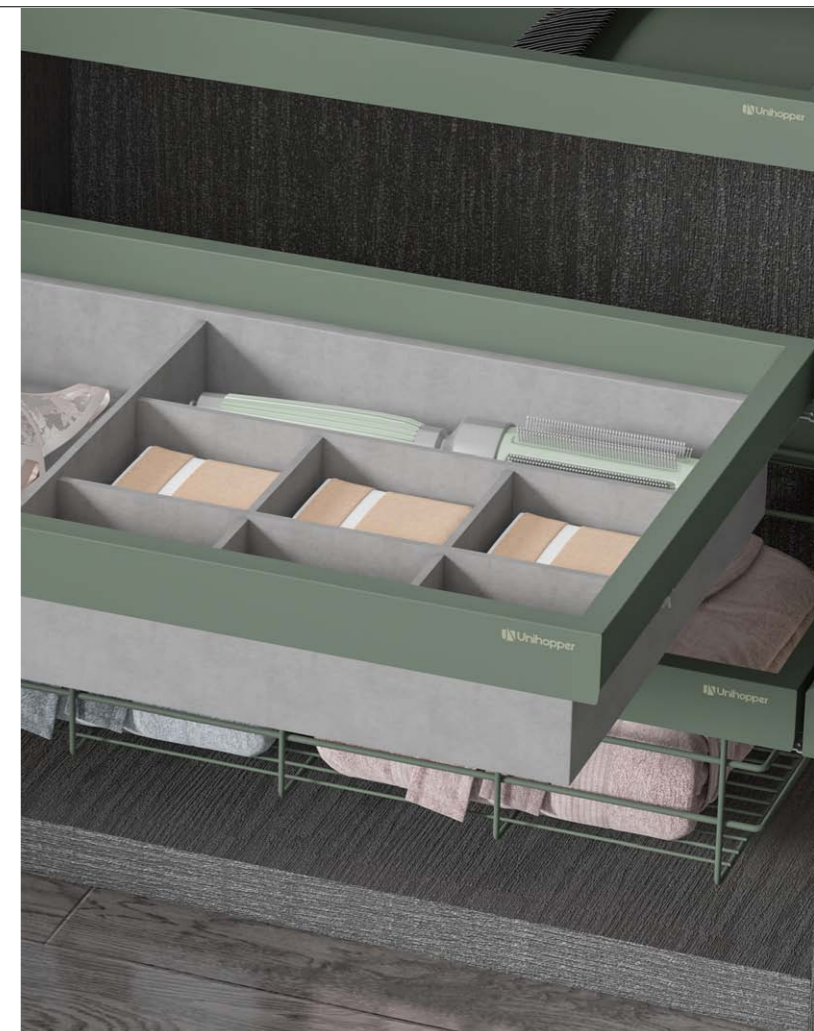

COKA 2.0 /
Multifunctional storage box

→ 酷卡 2.0 极简内衣收纳篮

DESIGN FOR STORAGE WITH SMOOTHLY WRAPPING VELVET, TO CARE FOR YOUR
INTIMATE CLOTHING AND YOU HOME LIFE.

分类收纳设计，优质丝绒全面包裹，细心呵护贴身衣物，品质生活由内而外，细腻的触感带来极致的生活愉悦感。