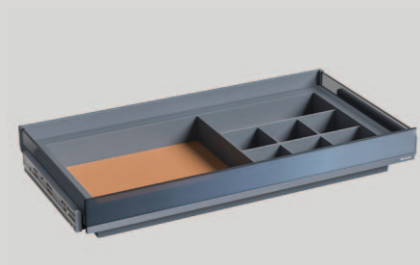

VENKA 2.0 LEATHER UNDERWEARE STORAGE BOX
梵卡 2.0 轻奢皮革内衣收纳