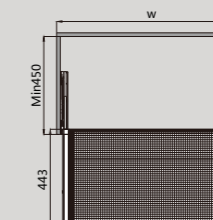

MODEL 型号	CABINET 柜体 W (mm)	WIDTH x DEPTH x HEIGHT (mm) 宽 x 深 x 高 (mm) . 含导轨
WS4119S.060.(^)	600	564~610x443x170
WS4119S.080.(^)	800	764~810x443x170
WS4119S.090.(^)	900	864~910x443x170