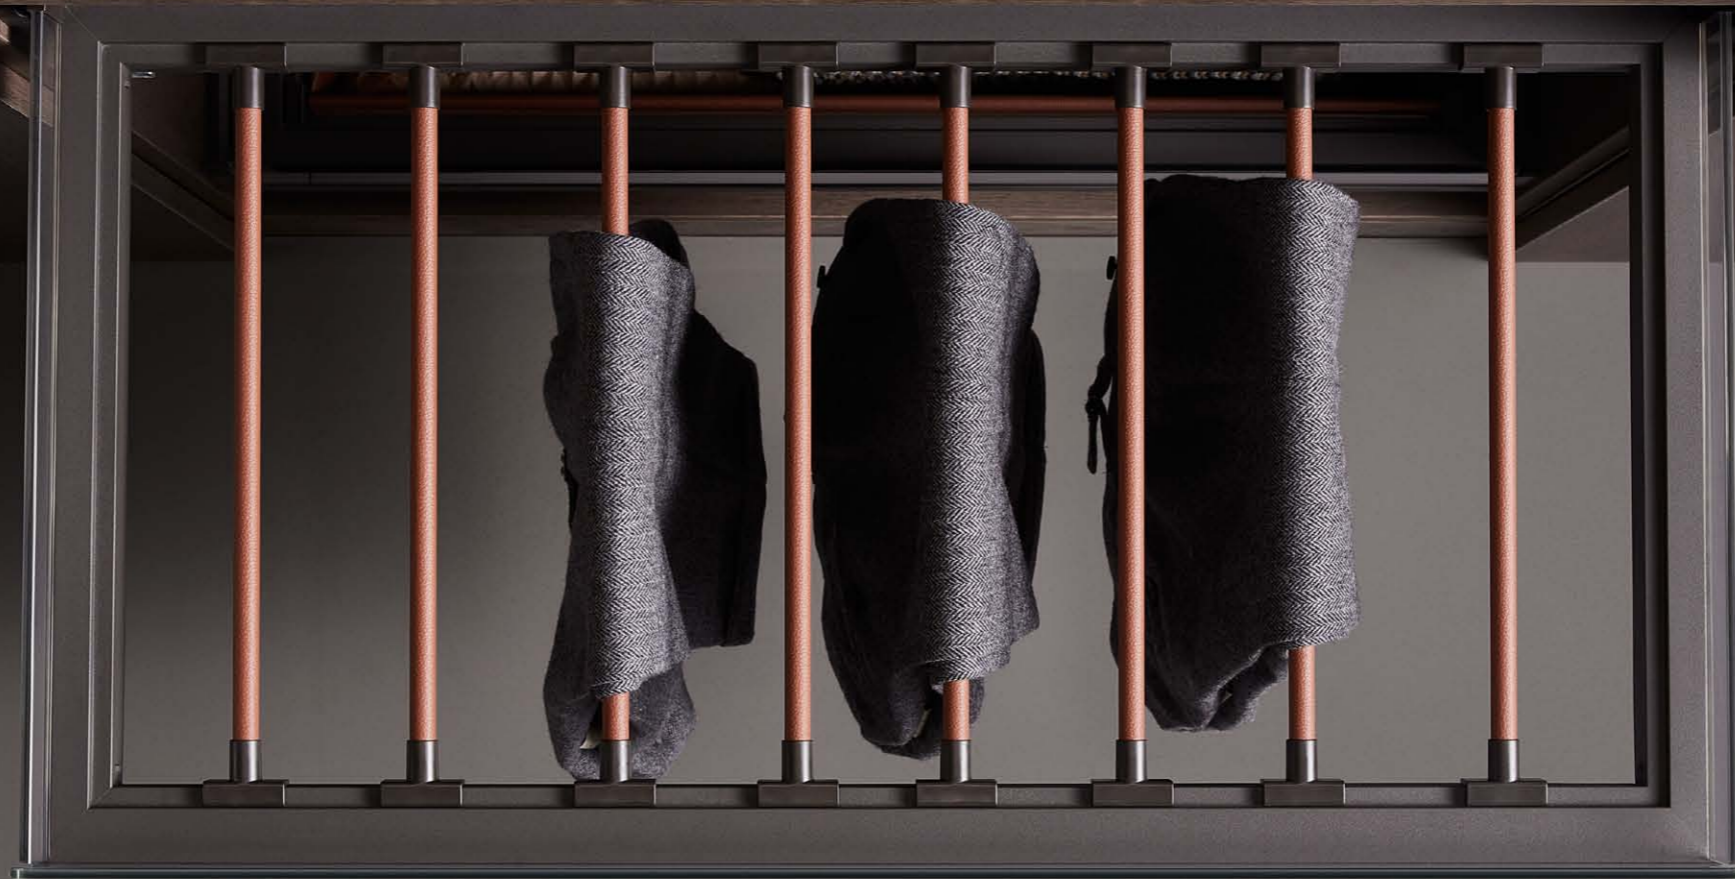

ANTI-SLIP AND ADJUSTABLE DESIGNED
TROUSERS BAR CREATES CONVENIENCE
FOR EVERYDAY.

防滑可调设计，为每一次拿取创造便利。在简约中，为家创造协调一致的视觉享受。

VENKA /
Leather trousers rack

→ 梵卡轻奢皮革裤架