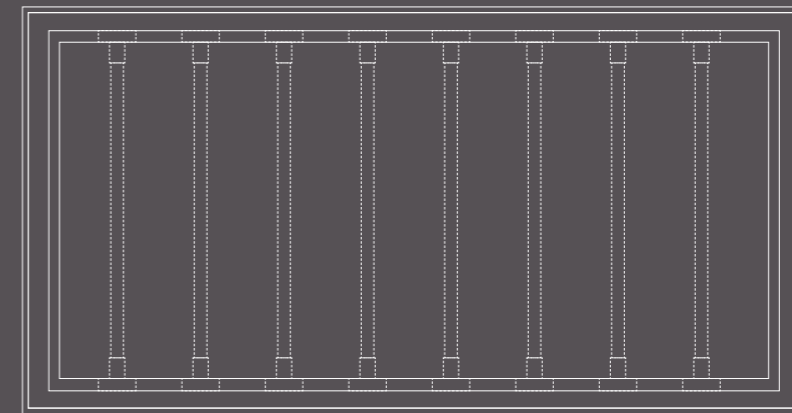

将收纳视为真正体现心思的哲学，轻巧的收纳设计，让物品井井有条的摆放在你的衣橱之中，让你在享受生活的时候，尽显精致生活的本质。