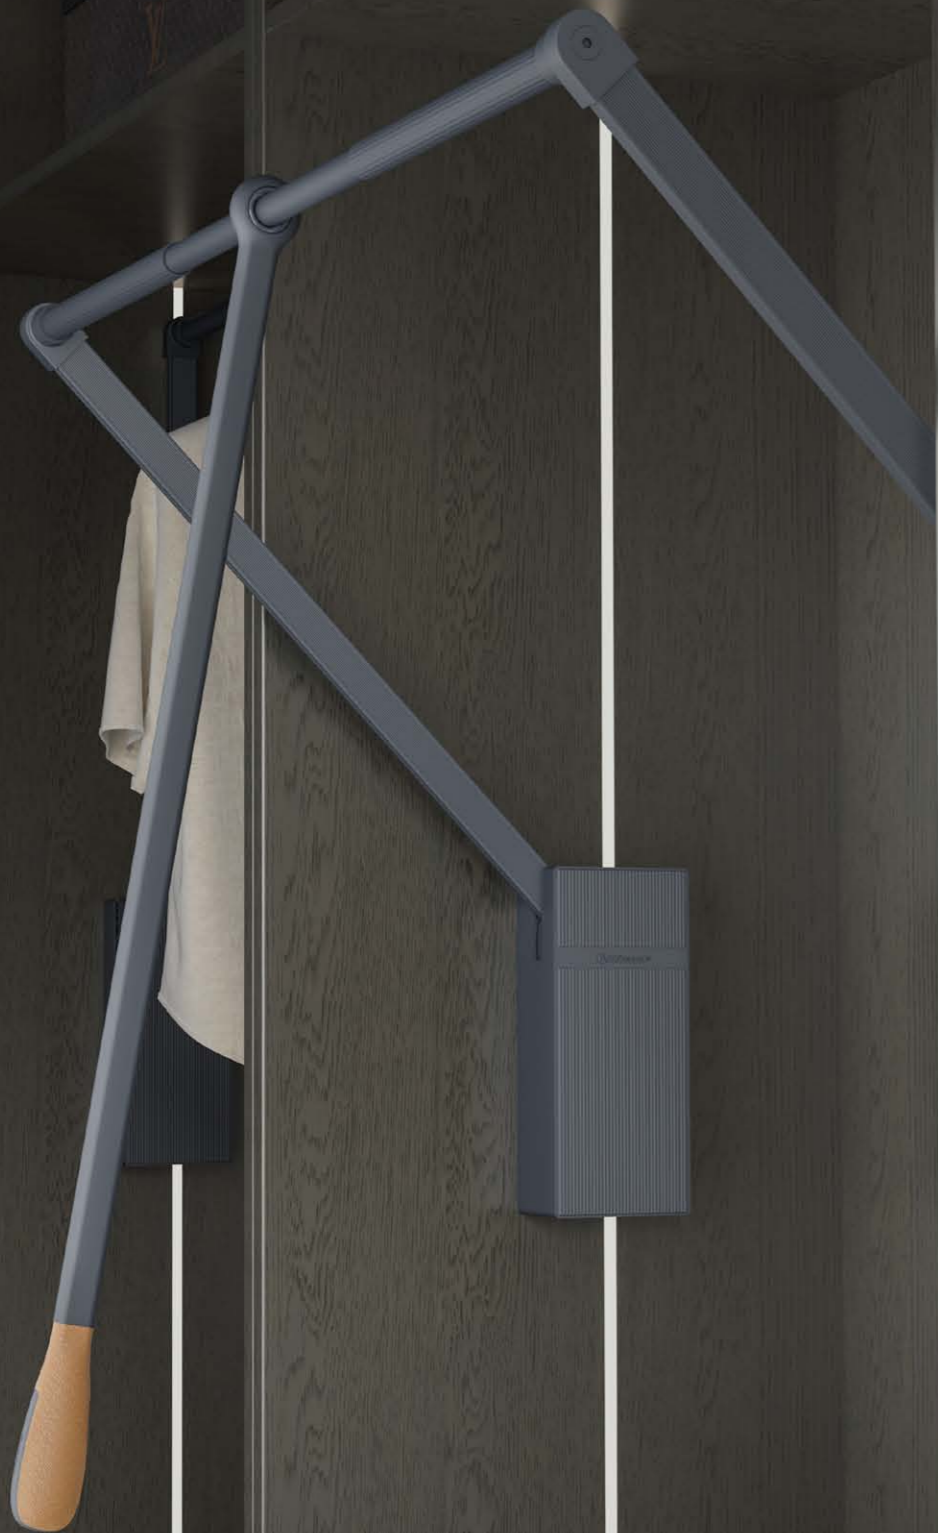

→ 梵卡 2.0 轻奢皮革收纳篮

THE LEATHER STORAGE BOX KEEPS YOUR UNDERWEAR A PERFECT STORAGE.
当皮革与金属相遇，是柔与刚的碰撞，也是温馨与冷艳的相拥，彰显内衣收纳的高级感。

VENKA 2.0 /
Leather underwear storage box

→ 梵卡 2.0 轻奢皮革内衣收纳

VENKA 2.0 integrates materials and technology to create an elegant life for you.