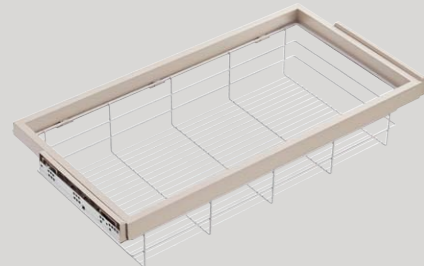

COKA STORAGE WIRE BASKET
酷卡极筒收纳线篮

MODEL 型号	CABINET 柜体 W (mm)	WIDTH x DEPTH x HEIGHT (mm) 宽 x 深 x 高 (mm) . 含导轨
WS4170S.060.MK	600	564x443x186
WS4170S.080.MK	800	764x443x186
WS4170S.090.MK	900	864x443x186