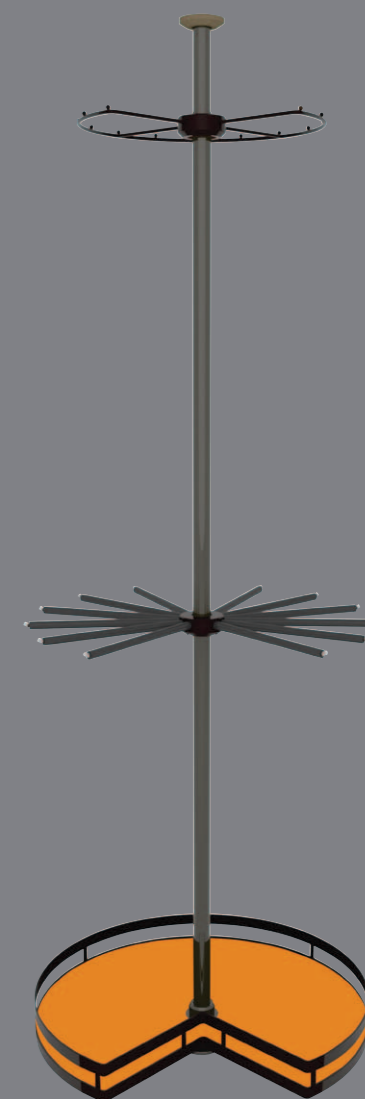

MOKA /
3 layers of rotating basket

→ 三层旋转衣物篮

WITH MINIMALIST AND PRACTICAL DESIGN,
IT PROVIDES A VARIETY OF SPACE WITH
MULTIFUNCTIONAL STORAGE, REALIZING THE
FREEDOM FROM STATIC TO DYNAMIC.

以极简有型美观实用的收纳设计，为衣柜收纳提供更大的空间，更多的想象。多重收纳的应用组合，让家居空间实现了，从静态到动态的灵活切换。