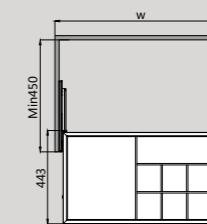

COKA MULTIFUNCTIONAL STORAGE BOX
酷卡极筒内衣收纳篮

MODEL 型号	CABINET 柜体 W (mm)	WIDTH x DEPTH x HEIGHT (mm) 宽 x 深 x 高 (mm) . 含导轨
WS4167S.060.MK	600	564x443x122
WS4167S.080.MK	800	764x443x122
WS4167S.090.MK	900	864x443x122