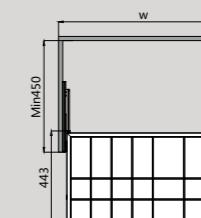

MODEL 型号	CABINET 柜体 W (mm)	WIDTH x DEPTH x HEIGHT (mm) 宽 x 深 x 高 (mm) . 含导轨
WS4153S.060.TGN	600	564x443x51
WS4153S.080.TGN	800	764x443x51
WS4153S.090.TGN	900	864x443x51