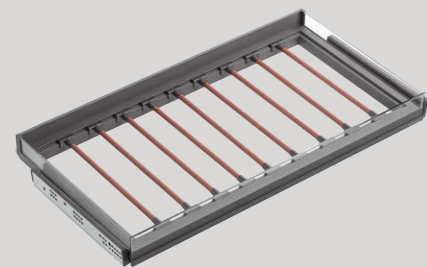

VENKA LEATHER TROUSERS RACK
梵卡轻奢皮革裤架

MODEL 型号	CABINET 柜体 W (mm)	WIDTH x DEPTH x HEIGHT (mm) 宽 x 深 x 高 (mm) . 含导轨
WS4161S.060.TCA	600	564x457x81
WS4161S.080.TCA	800	764x457x81
WS4161S.090.TCA	900	864x457x81