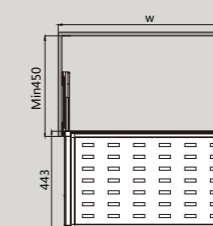

MODEL 型号	CABINET 柜体 W (mm)	WIDTH x DEPTH x HEIGHT (mm) 宽 x 深 x 高 (mm) . 含导轨
WS4120S.060A.(^)	600	564~610x443x90
WS4120S.060B.(^)	600	564~610x443x135
WS4120S.080A.(^)	800	764~810x443x90
WS4120S.080B.(^)	800	764~810x443x135
WS4120S.090A.(^)	900	864~910x443x90
WS4120S.090B.(^)	900	864~910x443x135