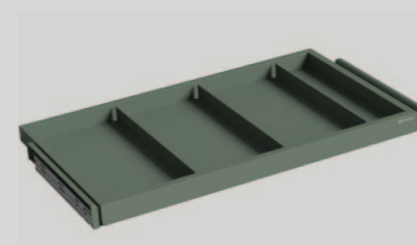

COKA 2.0 SHOES RACK
酷卡 2.0 极筒平板鞋架