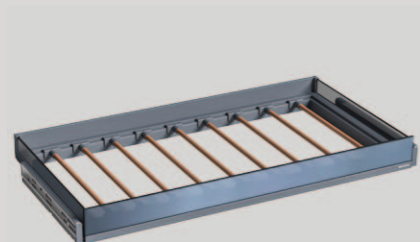

VENKA 2.0 LEATHER TROUSERS RACK
梵卡 2.0 轻奢皮革裤架